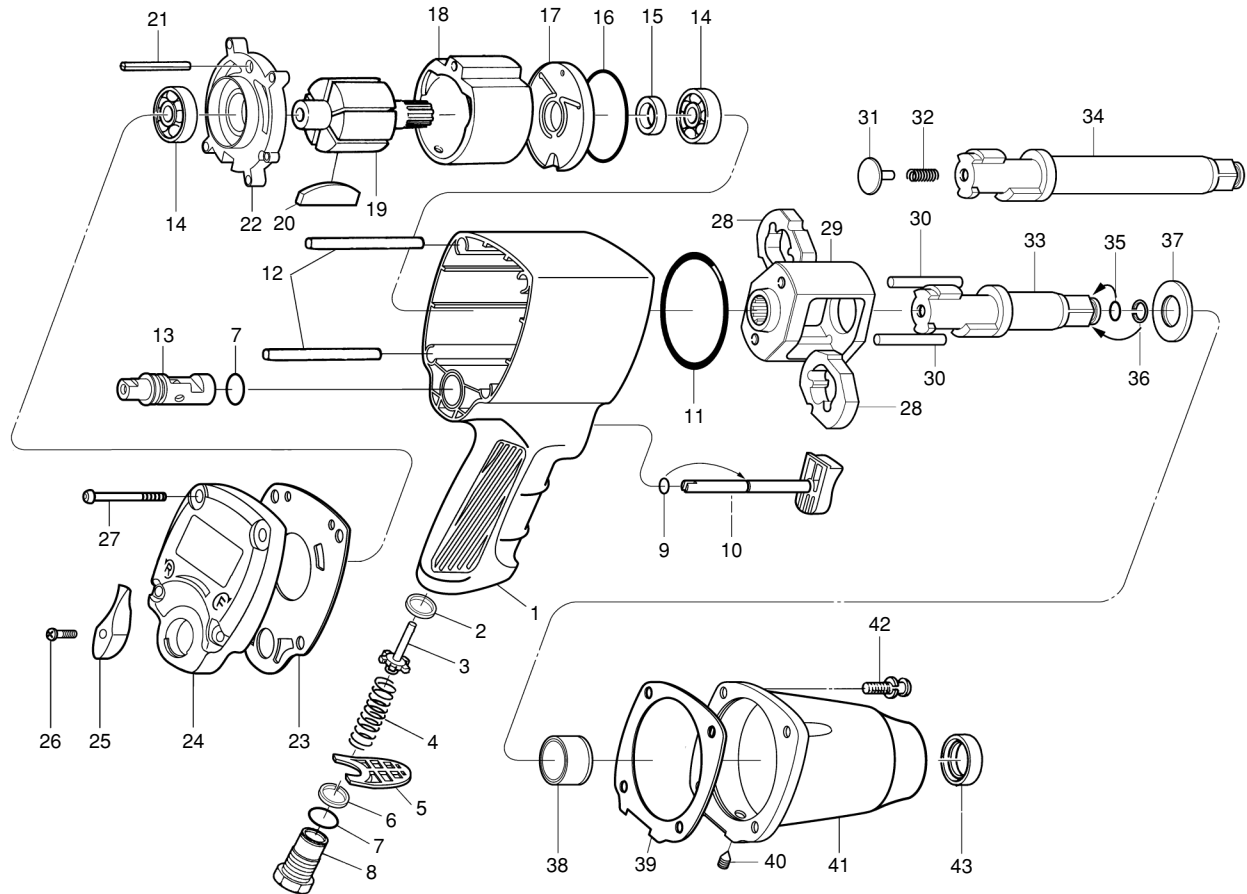

SI-1440T

1/2" Sq. Dr. Impact Wrench

SI-1442T

Long Anvil 1/2" Sq. Dr. Impact Wrench

Ref. No.	Parts No.	Description	Q'ty	Ref. No.	Parts No.	Description	Q'ty
1	566T-1	Motor Housing	1	23	566T-22	Motor Gasket	1
2	566T-2	Valve Seat	1	24	566T-23	Housing Cap	1
3	566T-3	Valve	1	25	566T-24	Multifunction Lever	1
4	566T-4	Valve Spring	1	26	566T-25	Screw	1
5	566T-5	Deflector	1	27	566T-26	Torx Screw	4
6	566T-43	Washer	1	28	566T-27	Hammer Dog	2
7	566T-11	O-Ring	2	29	566T-28	Hammer Cage	1
8	566T-6	Inlet Bushing	1	30	566T-29	Hammer Pin	2
9	566T-7	O-Ring	1	31	566T-31	Thrust Button	1
10	566T-8	Trigger	1	32	566T-32	Compression Spring	1
11	566T-9	O-Ring	1	33	566T-33	1/2" Sq. Anvil	1
12	566T-10	Support Pipe	4	★34	566T-36	1/2" Sq. Long Anvil	1
13	566T-12	Multifunction Valve	1	35	566T-34	O-Ring	1
14	EE-4	Ball Bearing	2	36	566T-35	Socket Retainer Ring	1
15	566T-14	Oil Seal	1	37	566T-30	Hammer Cage Spacer	1
16	566T-15	O-Ring	1	38	566T-37	Anvil Bushing	1
17	566T-16	Front Plate	1	39	566T-38	Hammer Case Gasket	1
18	566T-17	Cylinder	1	40	566T-39	Oil Plug	1
19	566T-18	Rotor	1	41	566T-40	Hammer Case	1
20	566T-19	Rotor Blade	6	42	566T-41	Torx Screw with Washer	4
21	566T-20	Motor Pin	1	43	566T-42	Oil Seal	1
22	566T-21	Rear Plate	1				